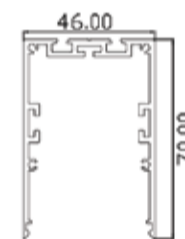

Quick Info

CRI ≥90

3000K/ 4000K/ 5700K

TUNABLE WHITE 2700-6500K

ON-OFF/ ON-OFF (FLICKER FREE)

DALI-2 DT6 / DALI-2 DT8/ DALI+

SDCM<3

PMMA Diffuser

L70 @50,000h

Aluminium

Types

Pendant/ Surface/ Recessed

Single Line Diagram

Pendant Mounted

Profile Code
SY-12