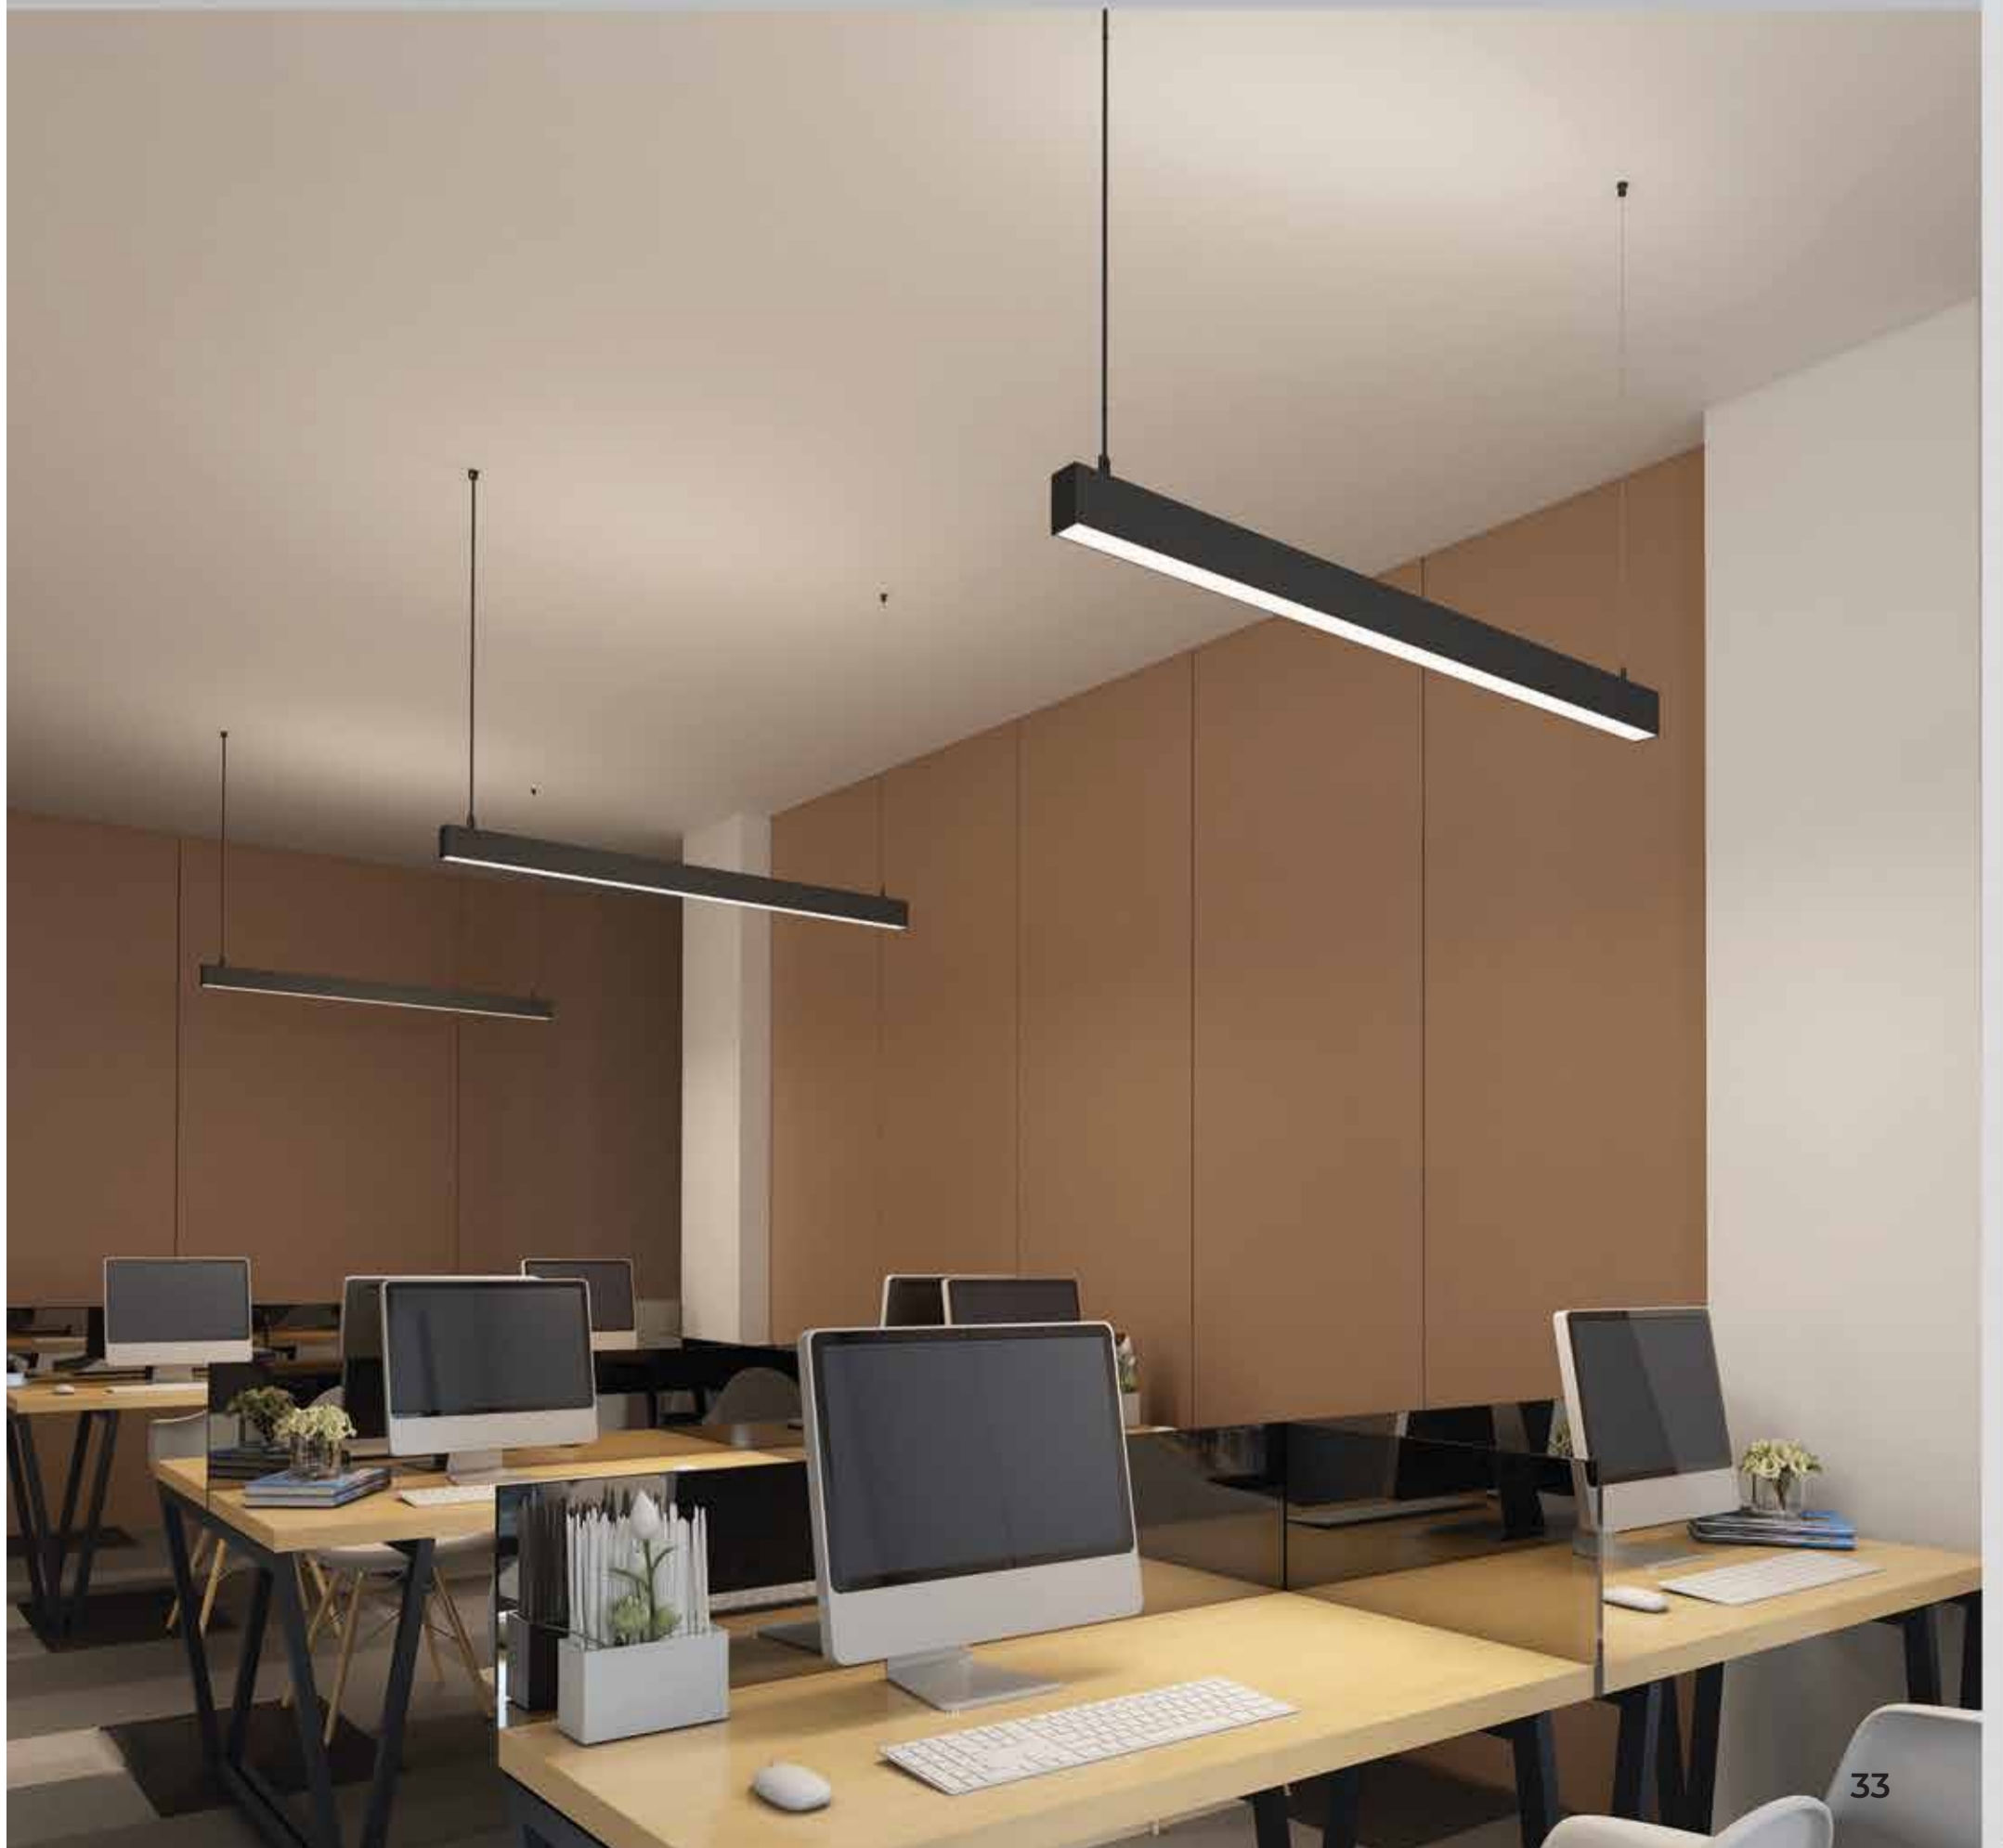

## Quick Info

CRI ≥90

3000K/ 4000K/ 5700K

TUNABLE WHITE 2700-6500K

ON-OFF/ ON-OFF (FLICKER FREE)

DALI-2 DT6 / DALI-2 DT8/ DALI+

SDCM<3

PMMA Diffuser