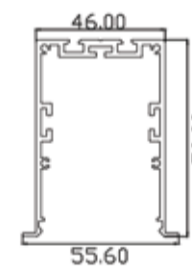

Recessed Mounted

Profile Code
SY-14